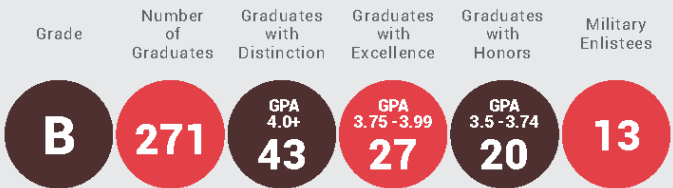

BAY HIGH SCHOOL

BILLY MAY, PRINCIPAL

IT'S BETTER AT BAY!

2019-2020 SCHOOL INFORMATION

AICE = Advanced International Certificate of Education

DE = Dual Enrollment CTE = Career & Technical Education AP = Advanced Placement

SCHOLARSHIPS OFFERED TO THE MOST RECENT GRADUATES

$4,195,902.00

2019/2020 ENROLLMENT

SCHOOL ACCOMPLISHMENTS

- **1 National Merit Finalist**
- **14 Gold Seal of Biliteracy Recipients**
- **5 Silver Seal of Biliteracy Recipients**
- **47 AICE Diplomas**
- **47 Florida Academic Scholarships** (100% tuition paid in Florida public institutions.)
- **Playoff appearances in** Wrestling, Golf, Basketball, Tennis, Baseball, Cross Country, Track, Weightlifting and Soccer.
- **Scholarships signed in** Golf, Basketball, Track, Volleyball, Soccer, and Football.

Contact Information

1200 Harrison Avenue, Panama City, FL 32401
850.767.4600