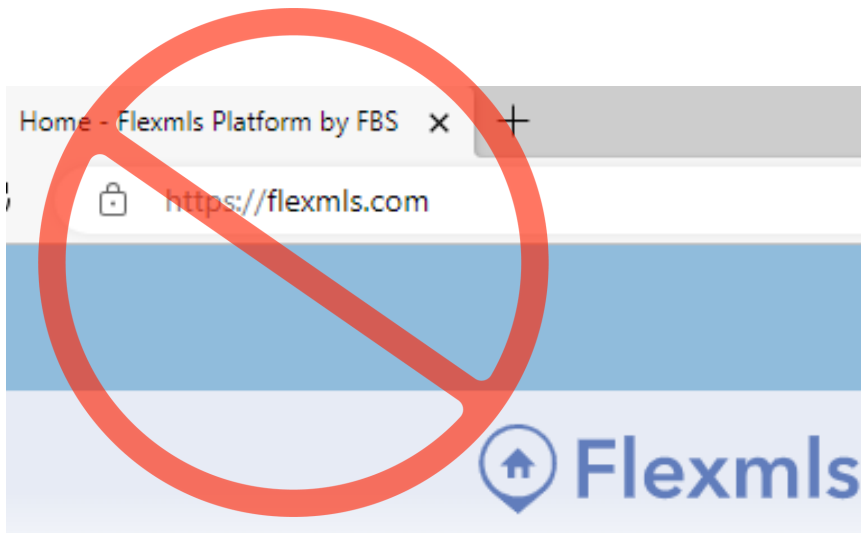

1. Products
2. ★ Education Calendar
   - ★ ePropertyWatch
   - ★ Florida Realtors
   - ★ Form Simplicity
   - ★ ListTrac
   - ★ MarketStats
   - ★ MLS Advantage
   - ★ Pay Dues and Fees
   - ★ ShowingTime
   - ★ Offer Manager

Your access to these tools will NOT work if you log directly into FLEX